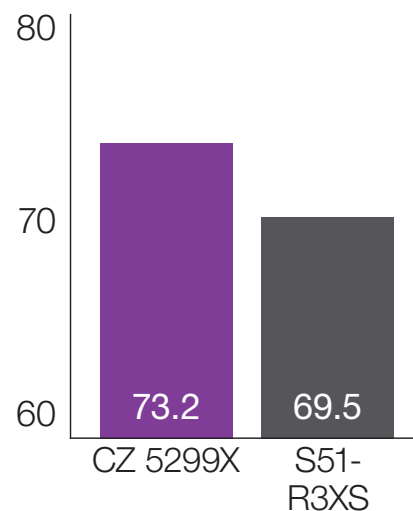

Credenz

Soybean Seed

BASF

BASF

We create chemistry

2019 Mississippi Yield Results

**3.7 bu/A
advantage**
over competitive
NK variety.

**5.8 bu/A
advantage**
over competitive
Pioneer variety.